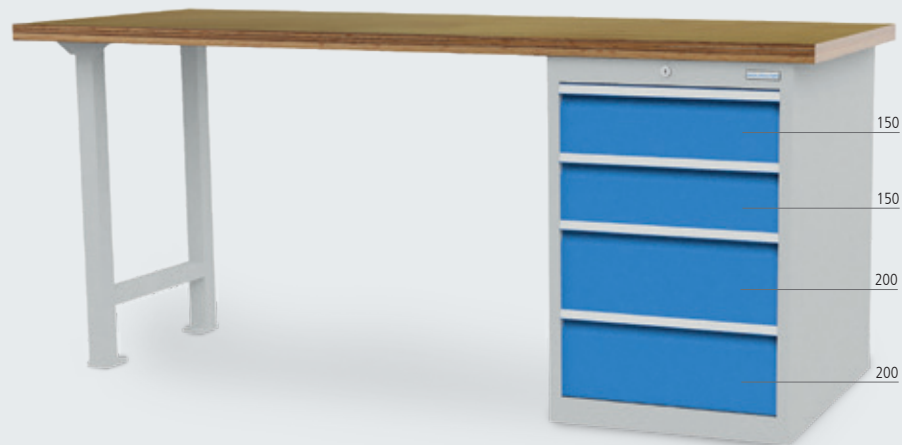

BEST OF 2022-12

Modular workbench | R 18-24

Ref. No. 03.20.580.4VA

- Beech multiplex worktop 40 mm
- Left: 1 x double feet
- Right: Drawer cabinet 555 mm wide, 4 x drawers
- Drawers with full pull-out 100 %, load capacity 100 kg
- Drawer interior dimensions: 450 x 600 mm
- Delivered unassembled
- W x D x H: 2000 x 750 x 859 mm

SHORT
DELIVERY
TIME

~~835,38 €~~

751,84 €

bedrunka+hirth

Workplace up to date – mehr Raum zum Arbeiten

This offer is only valid for specialist dealers in RAL 7035/5012. Prices without VAT. Incl. Monthly offer valid until 31.12.2022