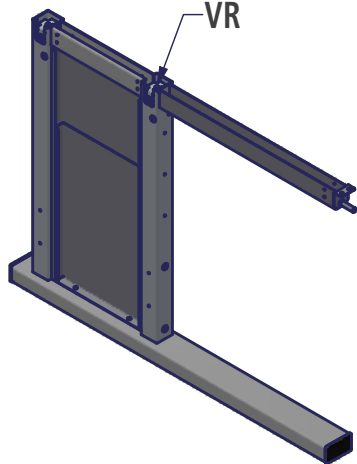

Montageanleitung

Workergo C-Fuß, Kurbel

Assembling instructions for

Workergo C-foot, crank

Instruction de montage

Workergo C pied, manivelle

1x (A1)

1x (A2)