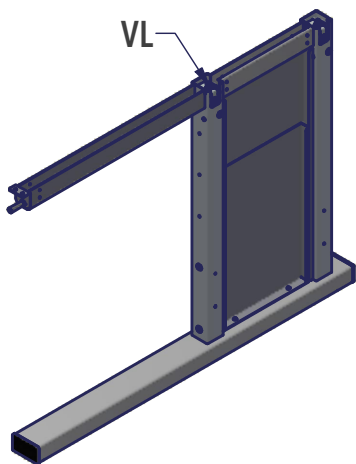

Montageanleitung

Workergo C-Fuß, Kurbel

Assembling instructions for

Workergo C-foot, crank

Instruction de montage

Workergo C pied, manivelle

1x (A1)

1x (A2)

2x (A3)

1x (A4)

1x (A5)

1x (A6)

1x (A7)

6x (A8)

1x (A9)

1x (A10)