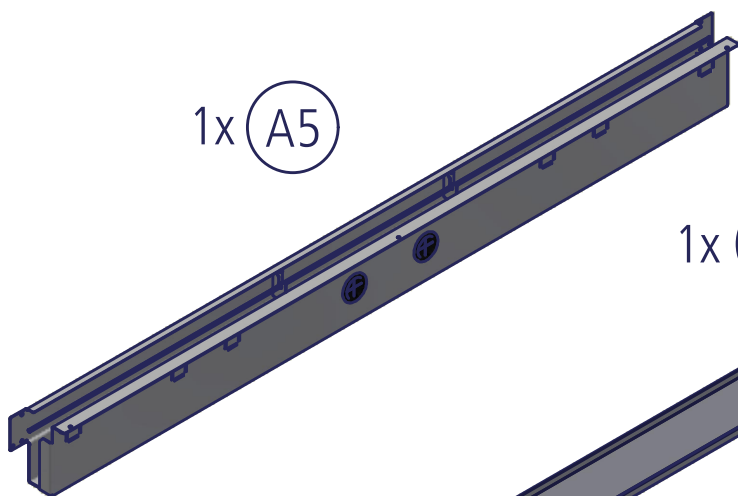

Montageanleitung

Workergo C-Fuß, Kurbel

Assembling instructions for

Workergo C-foot, crank

Instruction de montage

Workergo C pied, manivelle

1x (A1)

1x (A2)

2x (A3)

1x (A4)

1x (A5)

1x (A6)

1x (A7)

6x (A8)

1x (A9)

1x (A10)