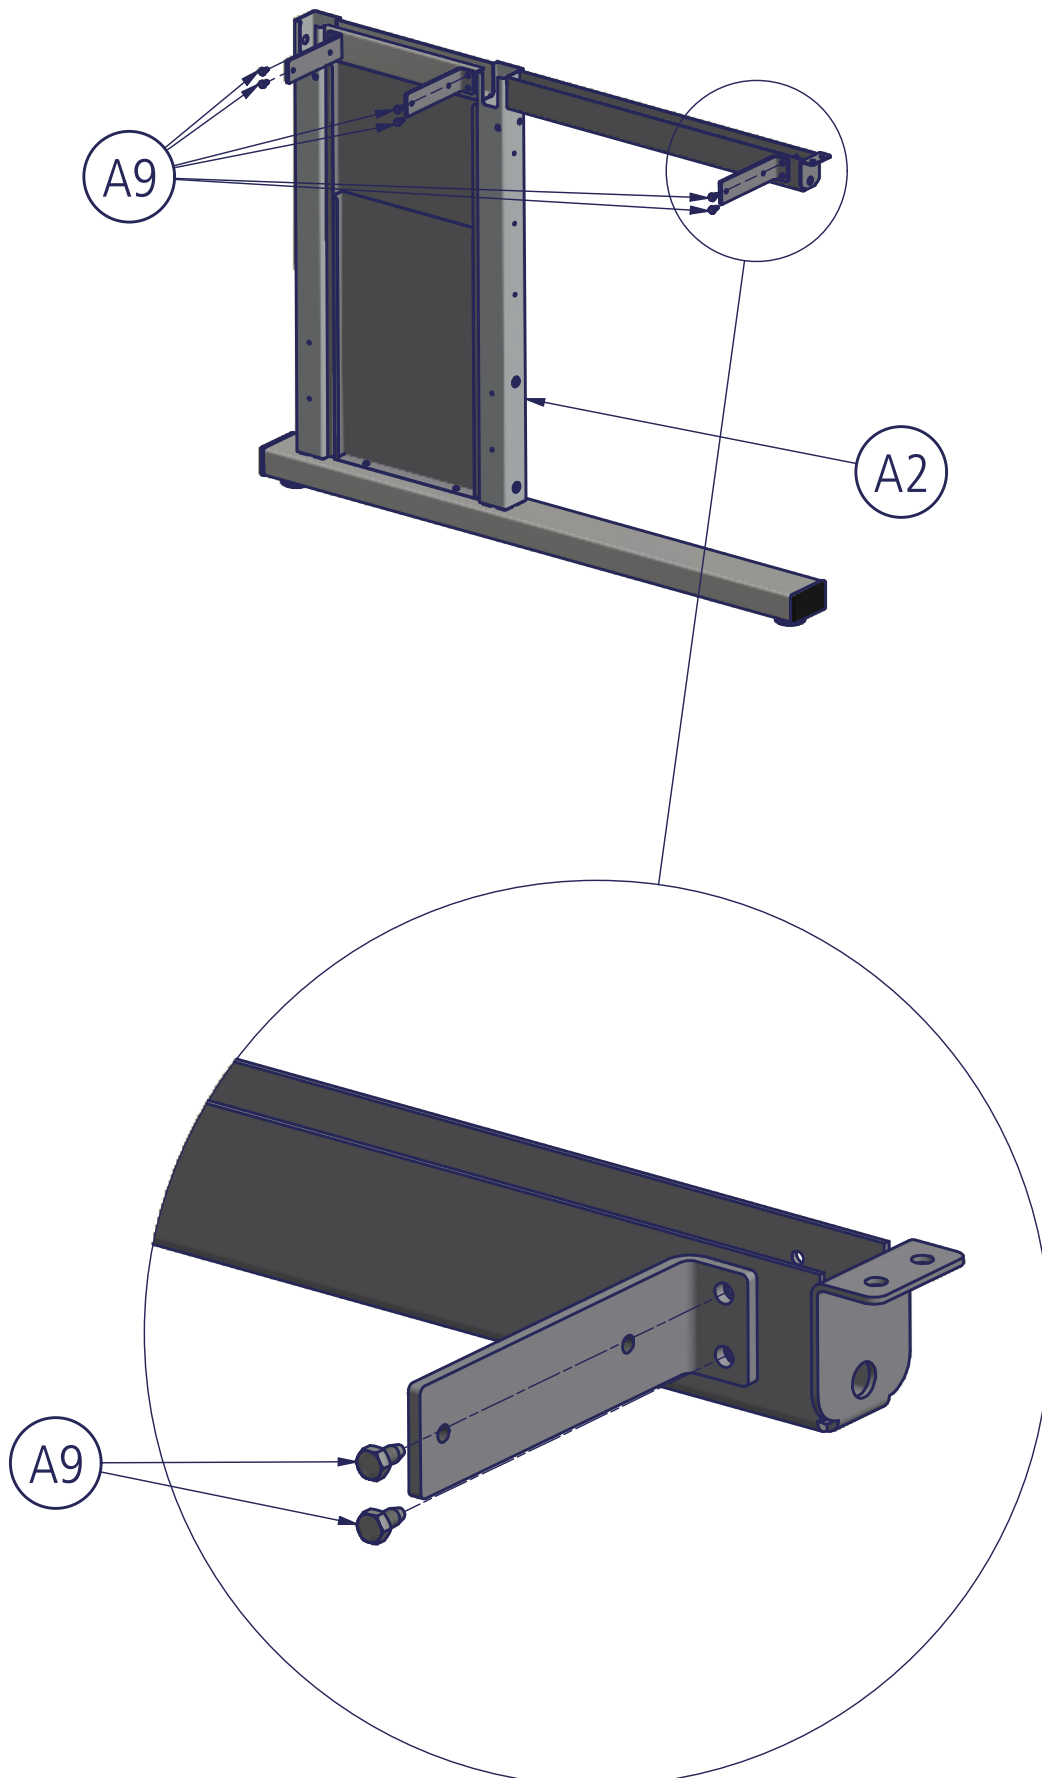

Montageanleitung

Workergo C-Fuß, Klemm

Assembling instructions for

Workergo C-foot, clamp

Instruction de montage

Workergo C pieds, serrage

1x (A1)

1x (A2)

16x (A11)
M6 x 10

9x (A12)
5 x 16

1.

2.

3.

4.

5.

6.