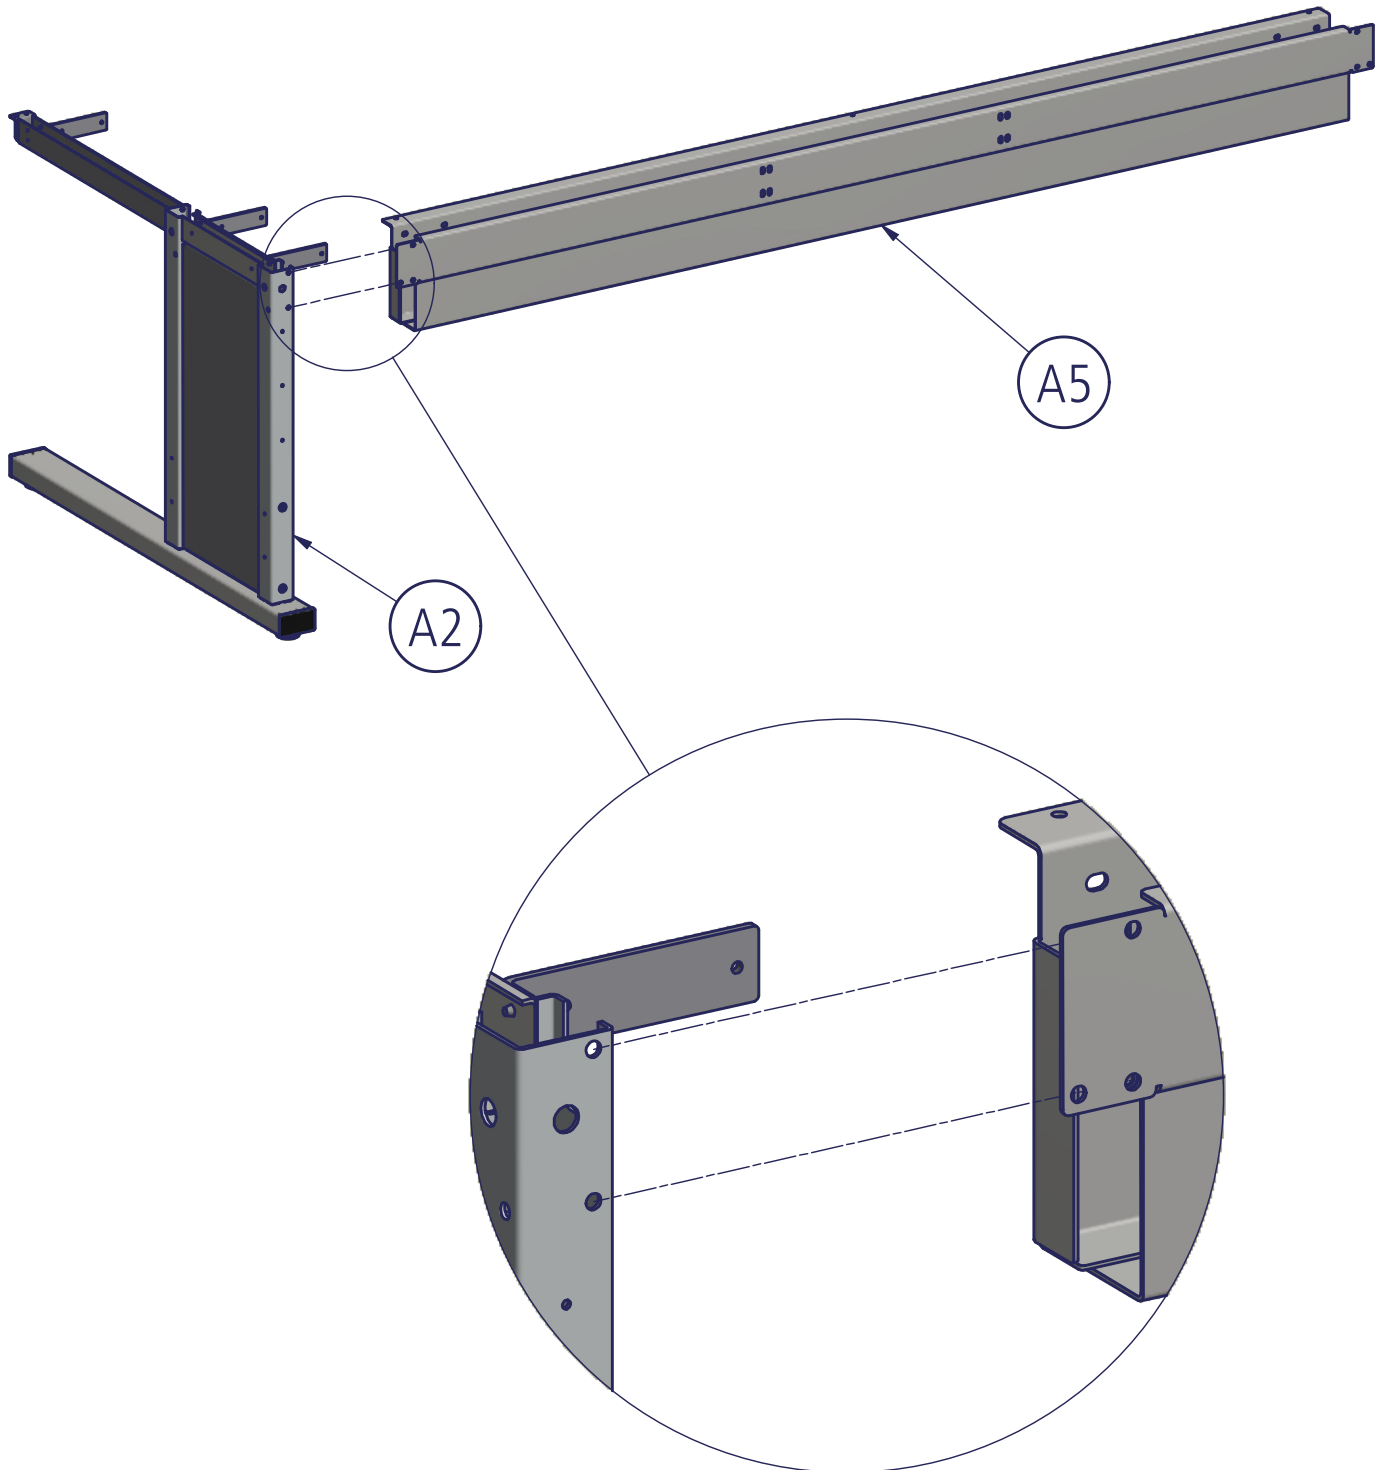

Montageanleitung

Workergo C-Fuß, Klemm

Assembling instructions for

Workergo C-foot, clamp

Instruction de montage

Workergo C pieds, serrage

1x (A1)

1x (A2)

16x (A11)
M6 x 10

9x (A12)
5 x 16

1.

2.

3.

4.

5.

6.