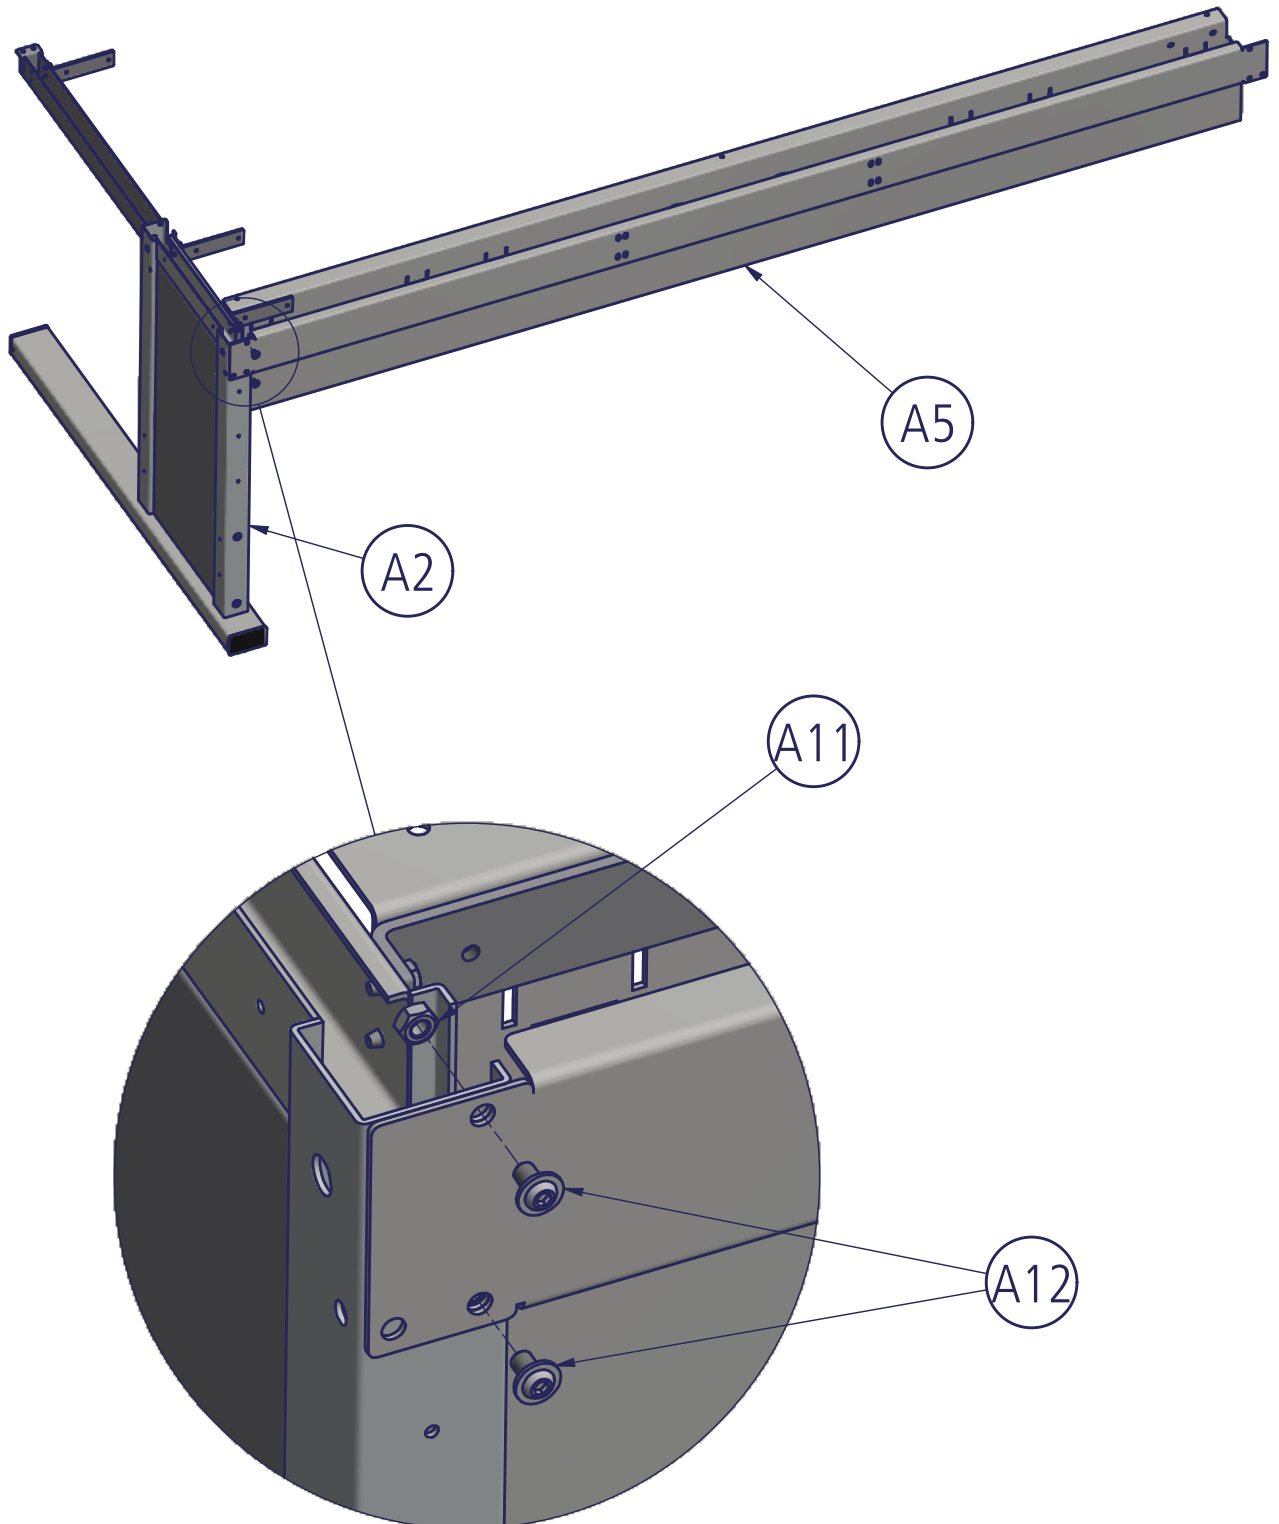

Montageanleitung

Workergo C-Fuß, Klemm

Assembling instructions for

Workergo C-foot, clamp

Instruction de montage

Workergo C pieds, serrage

1x (A1)

1x (A2)

16x (A11)
M6 x 10

9x (A12)
5 x 16

1.

2.

3.

4.

5.

6.