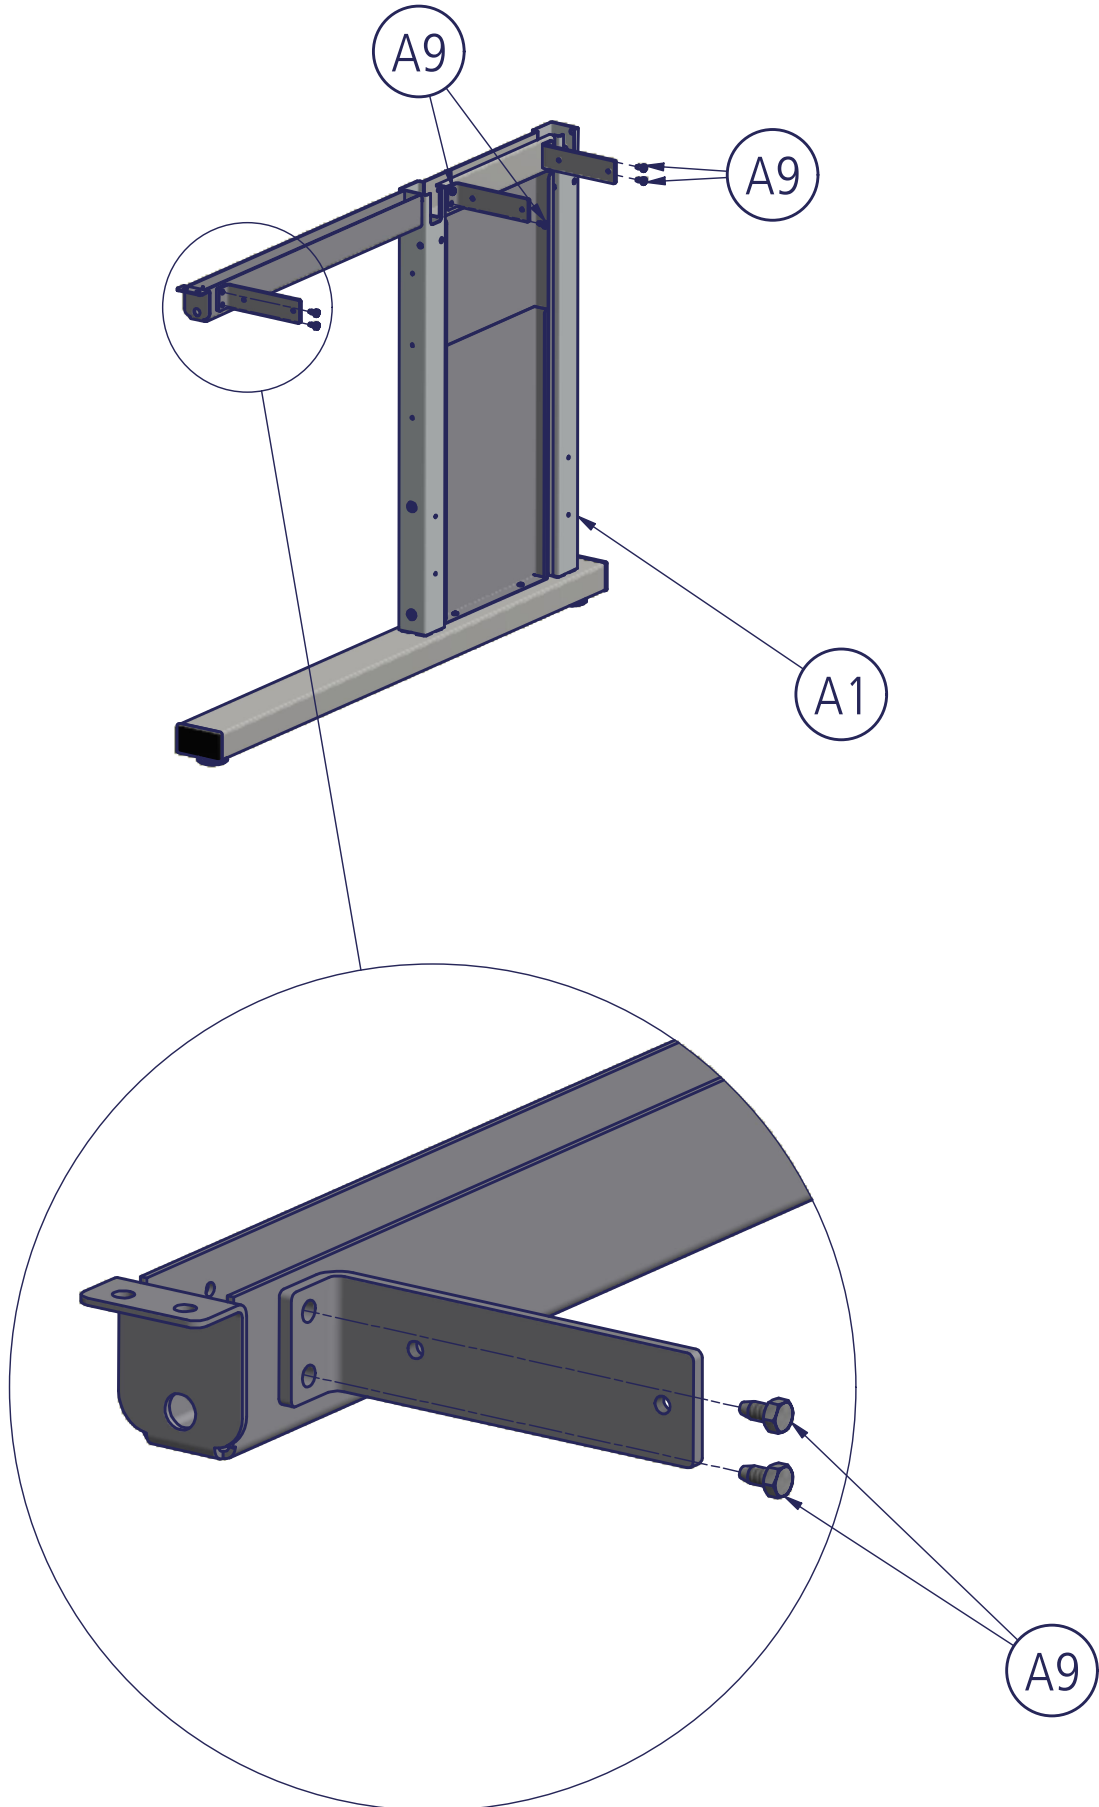

Montageanleitung

Workergo C-Fuß, Klemm

Assembling instructions for

Workergo C-foot, clamp

Instruction de montage

Workergo C pieds, serrage

1x (A1)

1x (A2)

16x (A11)
M6 x 10

9x (A12)
5 x 16

1.

2.

3.

4.

5.

6.