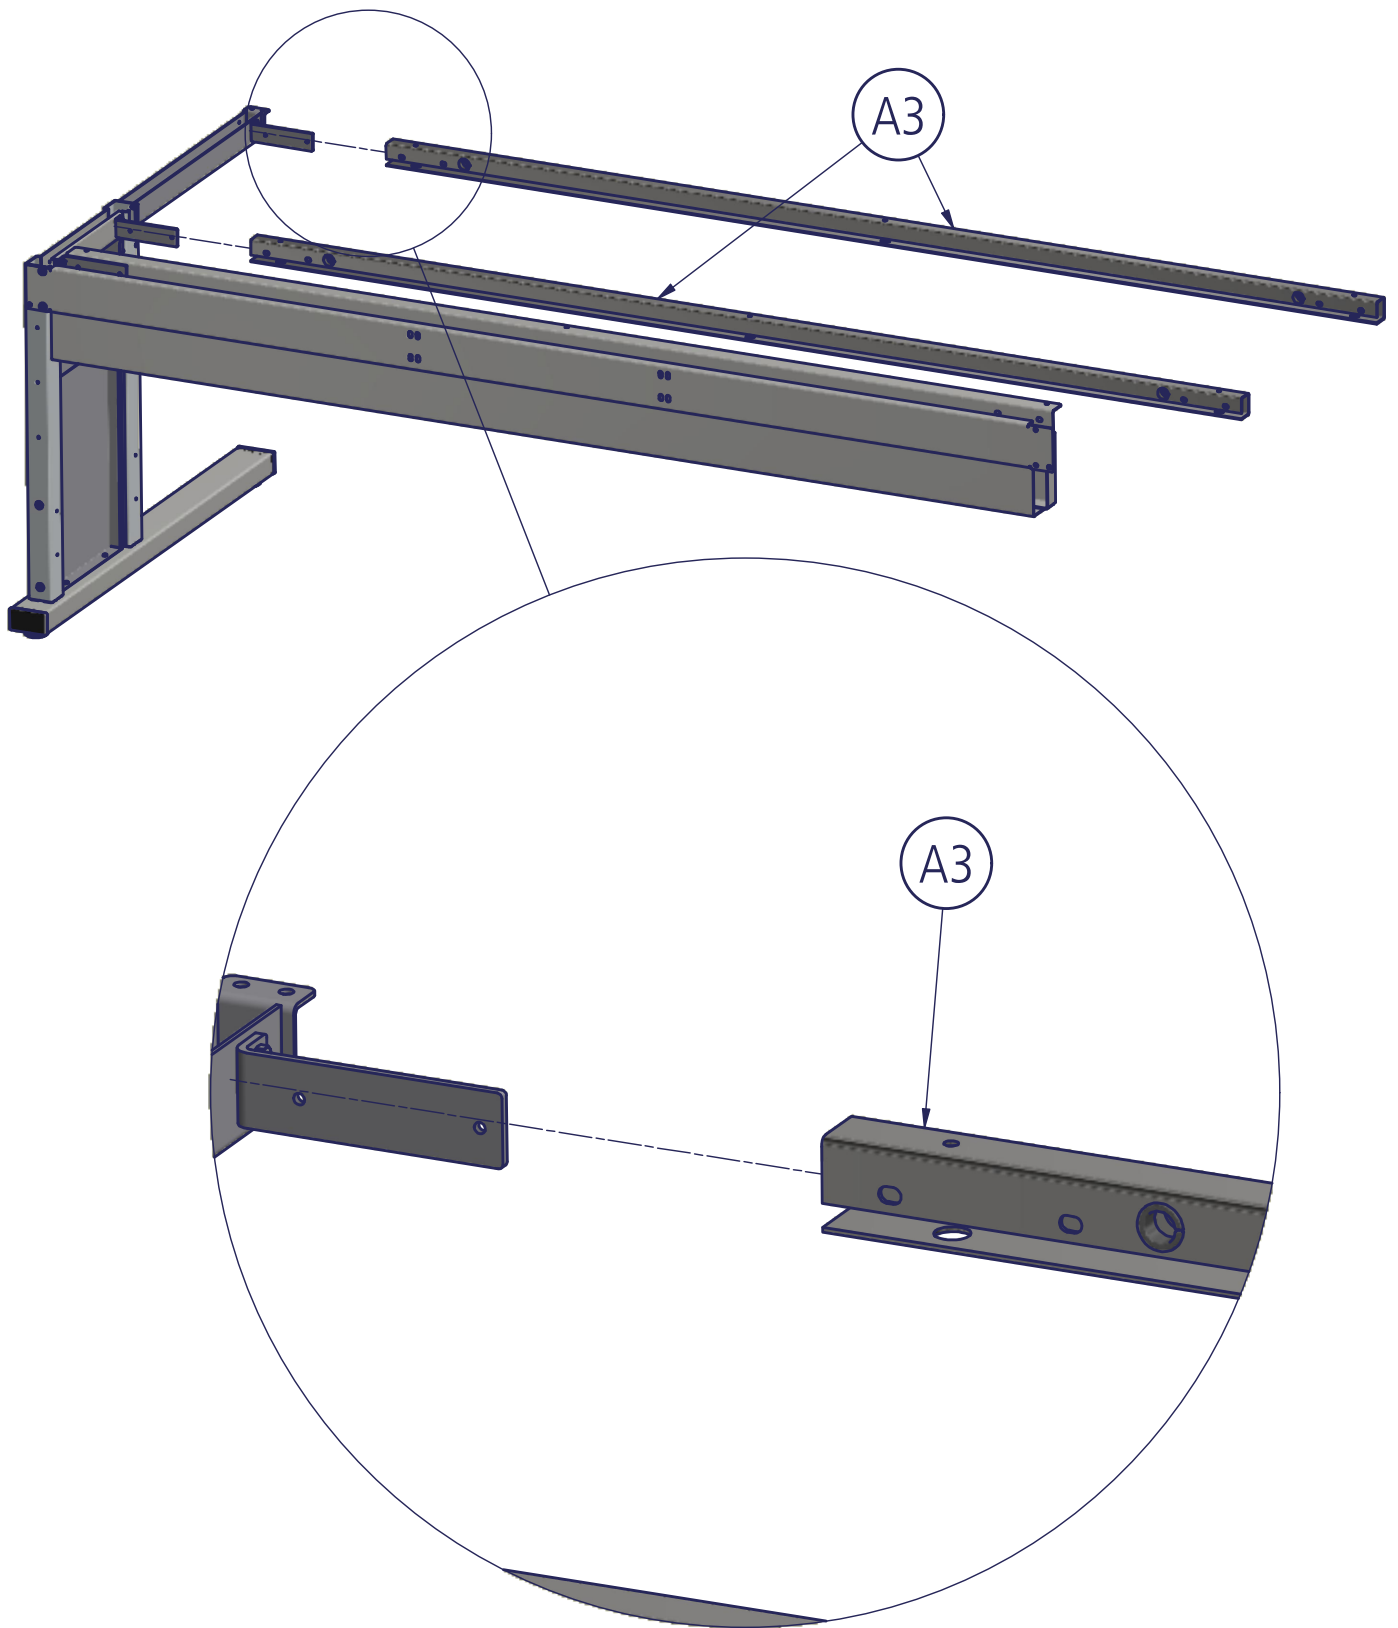

Montageanleitung

Workergo C-Fuß, Klemm

Assembling instructions for

Workergo C-foot, clamp

Instruction de montage

Workergo C pieds, serrage

1x (A1)

1x (A2)

16x (A11)
M6 x 10

9x (A12)
5 x 16

1.

2.

3.

4.

5.

6.

7.

8.

9.

10.

11.

12.

13.

14.