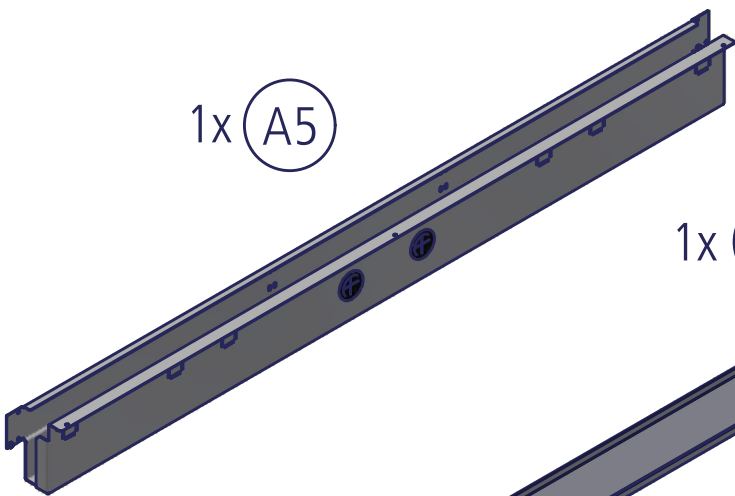

Montageanleitung

Workergo C-Fuß, Klemm

Assembling instructions for

Workergo C-foot, clamp

Instruction de montage

Workergo C pieds, serrage

1x (A1)

1x (A2)

2x (A3)

1x (A4)

1x (A5)

1x (A6)

1x (A7)

6x (A8)

20x (A9)
4,8 x 9,5

2x (A10)
M6