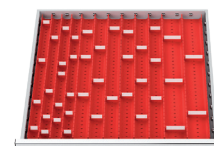

Trough plates, front 50/75