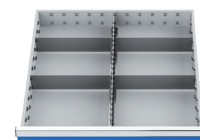

Metal dividers, front 100

Metal dividers, front 150

Metal dividers, front 150

Accessories-set R 24-24 | 78 parts

Ref. No.	Price in €
700/705A	166,27

Drawer cabinet R 24-24

- 7 x drawers
- Drawers with full-out 100 %
- Drawers with front height 50 mm - load capacity 70 kg
- Drawers with front height 75 mm - load capacity 100 kg
- Drawer interior dimension: 600 x 600 mm