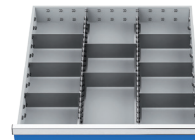

Metal dividers, front 100

Metal dividers, front 150

Metal dividers, front 150

Accessories-set R 24-24 | 78 parts

Ref. No.	Price in €
700/705A	166,27

Drawer cabinet R 24-24

- 7 x drawers
- Drawers with full-out 100 %
- Drawers with front height 50 mm - load capacity 70 kg
- Drawers with front height 75 mm - load capacity 100 kg
- Drawer interior dimension: 600 x 600 mm