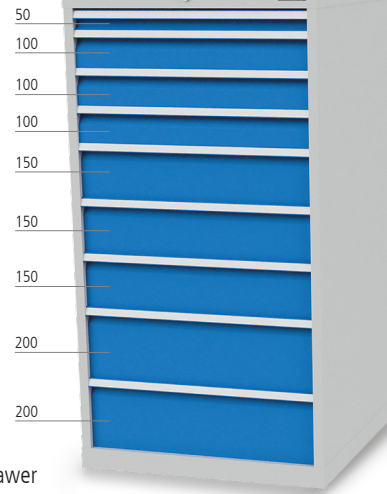

Metal dividers, front 100

Metal dividers, front 150

Metal dividers, front 150

Accessories-set R 24-24 | 78 parts

Ref. No.	Price in €
700/705A	166,27

Drawer cabinet R 24-24

- 7 x drawers
- Drawers with full-out 100 %
- Drawers with front height 50 mm - load capacity 70 kg
- Drawers with front height 75 mm - load capacity 100 kg
- Drawer interior dimension: 600 x 600 mm

Drawer cabinet R 24-24

- Drawers with front height 50 mm - load capacity 70 kg
- Drawers with front height 75 mm - load capacity 100 kg
- Drawer interior dimension: 600 x 600 mm

- 6 x drawer

Ref. No.	Dim. mm (WxDxH)	Order unit	Price in €
700/0141V10A	705 x 736 x1019	1 piece	587,81
700/0141V10A-3		3 pieces + 5L beer keg	1.658,43

Save 105,00 €

- 9 x drawer

Ref. No.	Dim. mm (WxDxH)	Order unit	Price in €
713/1332V10A	705 x 736 x1319	1 piece	1.319,93
713/1332V10A-3		3 pieces + 5L beer keg	3.654,79

Save 305,00 €

Save 10% when you buy 3 pieces

Workbench R 24-24

- Beech multiplex worktop 40 mm
- 1 x frame
- Drawer cabinet 705 mm wide, 4 x drawer

Ref. No.	Dim. mm (WxDxH)	Order unit	Price in €
03.15.780.4VA	1500 x 750 x 859	1 piece	941,72
03.15.780.4VA-3		3 pieces + 5L beer keg	2.542,65
03.20.780.4VA	2000 x 750 x 859	1 piece	991,10
03.20.780.4VA-3		3 pieces + 5L beer keg	2.675,97