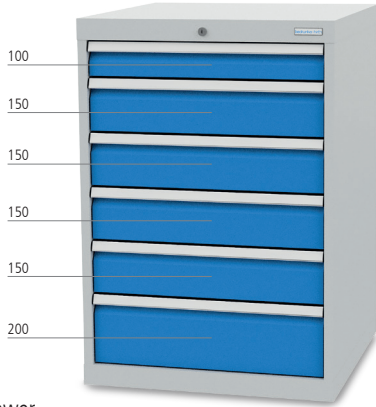

Metal dividers, front 100

Metal dividers, front 150

Metal dividers, front 150

Accessories-set R 24-24 | 78 parts

Ref. No.	Price in €
700/705A	166,27

Drawer cabinet R 24-24

- 7 x drawers
- Drawers with full-out 100 %
- Drawers with front height 50 mm - load capacity 70 kg
- Drawers with front height 75 mm - load capacity 100 kg
- Drawer interior dimension: 600 x 600 mm

Drawer cabinet R 24-24

- Drawers with front height 50 mm - load capacity 70 kg
- Drawers with front height 75 mm - load capacity 100 kg
- Drawer interior dimension: 600 x 600 mm

- 6 x drawer

Ref. No.	Dim. mm (WxDxH)	Order unit	Price in €
700/0141V10A	705 x 736 x1019	1 piece	587,81
700/0141V10A-3		3 pieces + 5L beer keg	1.658,43