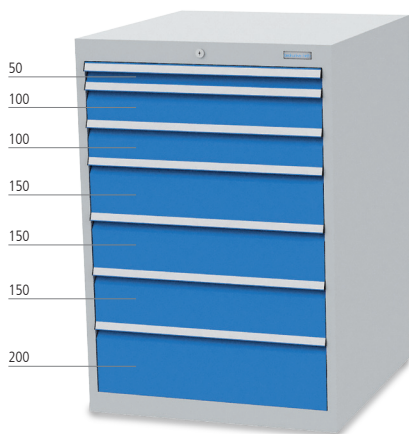

Metal dividers, front 100

Metal dividers, front 150

Metal dividers, front 150

Accessories-set R 24-24 | 78 parts

Ref. No.	Price in €
700/705A	166,27

Drawer cabinet R 24-24

- 7 x drawers
- Drawers with full-out 100 %
- Drawers with front height 50 mm - load capacity 70 kg
- Drawers with front height 75 mm - load capacity 100 kg
- Drawer interior dimension: 600 x 600 mm

Ref. No.	Version, dimensions in mm (W x D x H)	Price in €
700/1231V10A	Drawer cabinet, 705 x 736 x 1019 mm	685,98
700/1231V10AK	Combination Drawer cabinet incl. 700/705A	792,25

Save 60,00 €

Workbench R 24-24

- Left: 5 x drawer
- Right: 1 x drawer, 1 x hinged door
- Beech multiplex worktop 40 mm
- Drawers with full-out 100 %, load capacity 100 kg
- Drawer interior dimension: 600 x 600 mm

Ref. No.	Version, dimensions in mm (W x D x H)	Price in €
03.15.07VA	Workbench, 1500 x 750 x 859 mm	980,50
03.15.07VAK	Combination Workbench incl. 700/705A	1.076,80

Drawer cabinet R 24-24

- Drawers with front height 50 mm - load capacity 70 kg
- Drawers with front height 75 mm - load capacity 100 kg
- Drawer interior dimension: 600 x 600 mm

- 6 x drawer

Ref. No.	Dim. mm (WxDxH)	Order unit	Price in €
700/0141V10A	705 x 736 x1019	1 piece	587,81
700/0141V10A-3		3 pieces + 5L beer keg	1.658,43